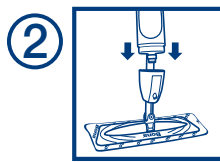

Bona®

Hardwood Floor Mop - Curve®

The Bona® Hardwood Floor Mop - Curve® is a durable floor mop with a sleek curved design to effectively clean hard-to-reach spaces. Premium, no-residue Bona® Hardwood Floor Cleaner and washable Bona® Microfiber Cleaning Pad included.

- 24 oz. ready-to-use formula
- Safe for wood
- No dulling residue
- Non-toxic, biodegradable
- Refillable mop cartridge
- Easy cleaning for tough to reach spaces
- Sleek curve design

Bona Item #	WM710013407
Item UPC	737025004248
Case UPC	20737025004242
Case Pack	4
Cases/Pallet	12
Items/Pallet	48
Item Pallet Stack	Tl:3, Hl:4
Items/53' Truckload	2304
UN Hazard Code	N/A
Harmonized Tariff Code	9603.90.8050
Country of Origin	CN
Item Weight	4.60 lbs
Item Size	49.25"x15.25"x3.75"
Case Weight	20.40 lbs
Case Size	49.25"x16.00"x11.00"
MSDS#	10005
Package Language	ENG

DIRECTIONS

**Remove
yellow cap**

Insert

Refill

Clean

Used by Professionals Since 1919