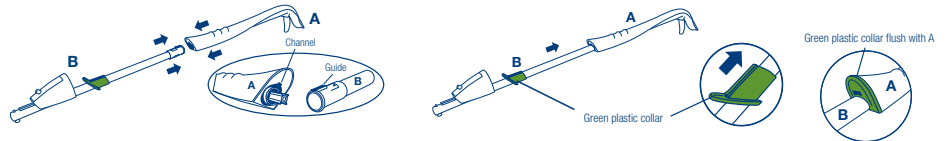

- Safe for wood, no-residue
- Sonic motion deep cleaning
- 4X more cleaning power to remove stuck on messes
- Hardwood Floor Cleaner in a 33 oz. refillable mop cartridge

Hardwood Floor Mop - Motion™

Bona Item #	WM710013405
Item UPC	737025-00414-9
Case UPC	20737025004143
Case Pack	4
Case/Pallet	12
Items/Pallet	48
Item Pallet Stack	Tl:3, Hl: 4
UN Hazard Code	N/A
Harmonized Tariff Code	9603.90.8050
Country of Origin	China
Item Size	29" x 7.38" x 5.13"
Item Weight	6.1 lbs
Case Size	29.5" x 15.13" x 10.63"
Case Weight	26.0 lbs
MSDS#	10005
Package Language	EN/SP/FR

Box Includes:

Directions:

1. Connect handle A and lower pole B.
 - Align the guide on B and the channel on A and snap together.
2. Slide the green locking sleeve upwards toward the handle A. Align channel and insert green locking sleeve until flush with handle A.