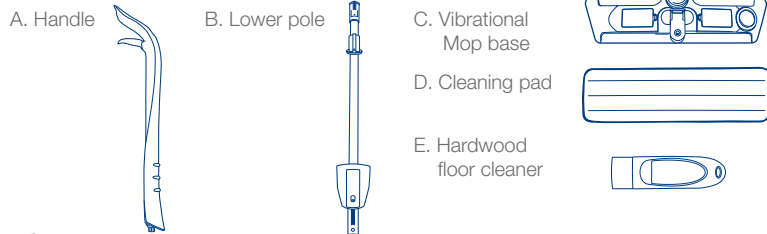

Bona®

Hardwood Floor Mop

Motion™

A premium spray mop with sonic motion power that gives an extra cleaning boost so you spend less time on stuck on messes. Combines Bona®'s premium no-residue cleaner with a durable, high quality microfiber mop.

Box Includes:

Directions:

1. Connect handle A and lower pole B.
 - Align the guide on B and the channel on A and snap together.
2. Slide the green locking sleeve upwards toward the handle A. Align channel and insert green locking sleeve until flush with handle A.

3. Attach lower pole B onto mop base C.
 - Insert large plastic button on lower pole B into large hole on mop base C. Rotate lower pole B until the small metal button snaps into the small hole.
4. Place cleaning pad D onto mop base C. (Blue side toward floor.)
5. Remove cap from hardwood floor cleaner E and click into place on mop.
 - Always store mop with the bottle inserted.