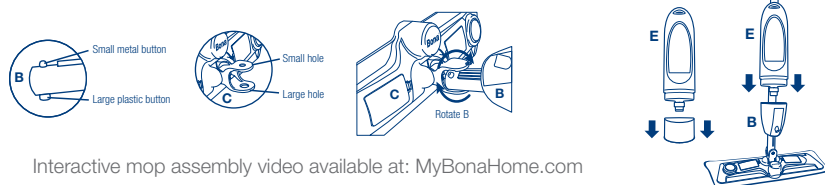

Box Includes:

Directions:

1. Connect handle A and lower pole B.
 - Align the guide on B and the channel on A and snap together.
2. Slide the green locking sleeve upwards toward the handle A. Align channel and insert green locking sleeve until flush with handle A.

3. Attach lower pole B onto mop base C.
 - Insert large plastic button on lower pole B into large hole on mop base C. Rotate lower pole B until the small metal button snaps into the small hole.
4. Place cleaning pad D onto mop base C. (Blue side toward floor.)
5. Remove cap from hardwood floor cleaner E and click into place on mop.
 - Always store mop with the bottle inserted.